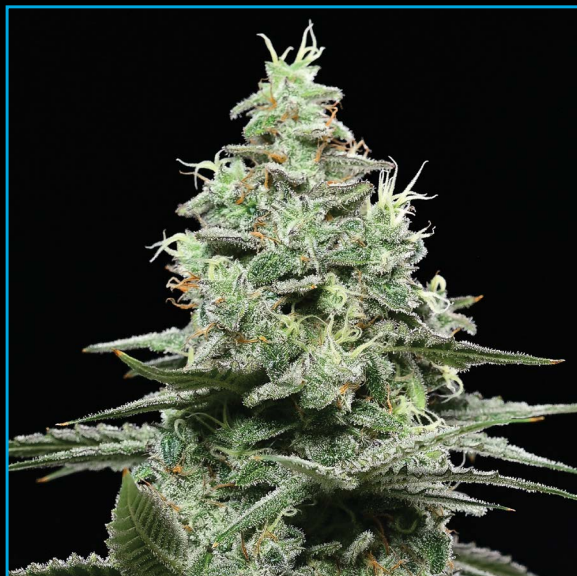

SUNSET PIE

LEMON CHERRY GELATO X SUNSET SHERBET

PURPLE HIGHLIGHTS ON DARK GREEN BUDS WITH CONTRASTING LIGHT ORANGE STIGMAS THAT SHOOT OUT OF THE BRACTS LIKE LITTLE LASERS. HEAVY TRICHOME PRODUCTION IS HALLMARK BUT YOU WILL WANT TO DO SOME SELECTION BASE ON YOUR PREFERENCE TO A TIGHTER OR LOOSER OVERALL PLANT STRUCTURE.

Strain Type	Hybrid
Flowering Time	8-9 Weeks
Sex	Feminized
Yield (Indoor)	300 gr/m²
Yield (Outdoor)	500 gr/plant