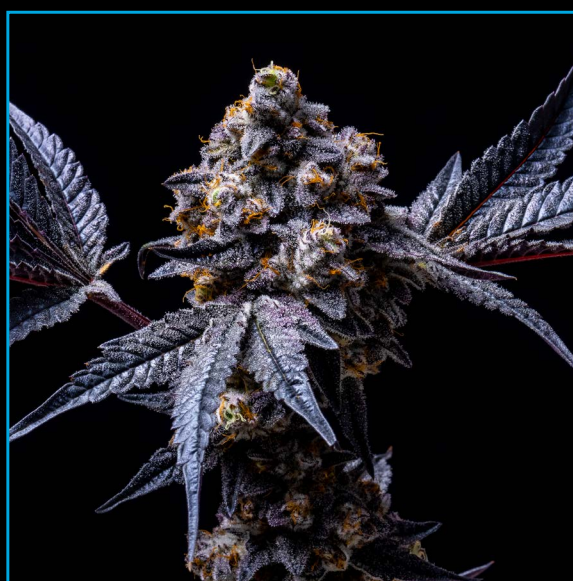

CHERRY ZELATO

(GELATO 45 X WATERMELON ZKITTLEZ) X (MOONBOW #112 CHERRY PIE X PLANET PURPLE)

SUPER DANK BUDS THAT ARE COVERED IN TRICHOMES AND GET INCREDIBLE COLORATION! GREAT EXTRACT POTENTIAL WITH A PROVEN PEDIGREE OF DUMPERS. EXPECT LARGE YIELDS FROM BUSHY AND VIGOROUS PLANTS THAT WILL SHINE IN THE BAG OR JAR.

Strain Type	Hybrid
Flowering Time	8-9 Weeks
Sex	Feminized
Yield (Indoor)	400-450 gr/m²
Yield (Outdoor)	450-500 gr/plant