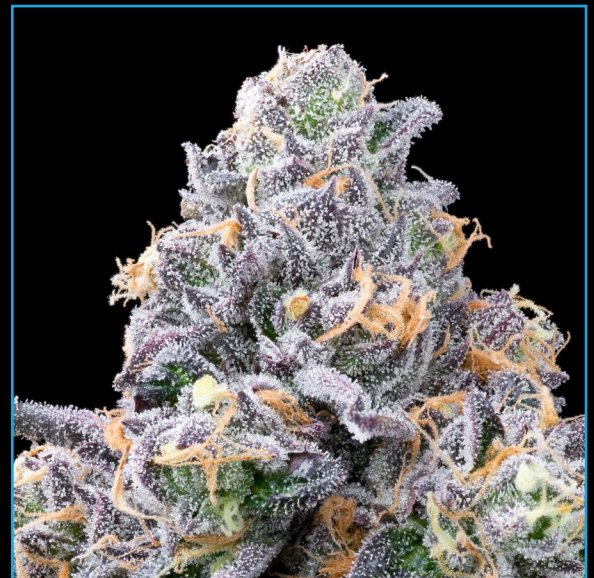

SPILT PAINT

Melted Sherb X Runtz

A stable structure with a little more leaf in some phenotypes, but the combination her and the Runtz in finished flower is unbelievable and will be the first jar you empty. The buds have tons of bag appeal glistening with frost and really put on weight near maturity. The quality of flower is so good across all phenotypes that the biggest consideration the grower should make on selection is length of flower time. While some will finish in about 9 weeks you should expect others to need a full 10 weeks plus a couple days, so make a selection that suits your timelines.

Strain Type	Indica Hybrid
Flowering Time	8-9 weeks
Sex	Feminized
Yield (Indoor)	450 gr/m²
Yield (Outdoor)	500 gr/plant