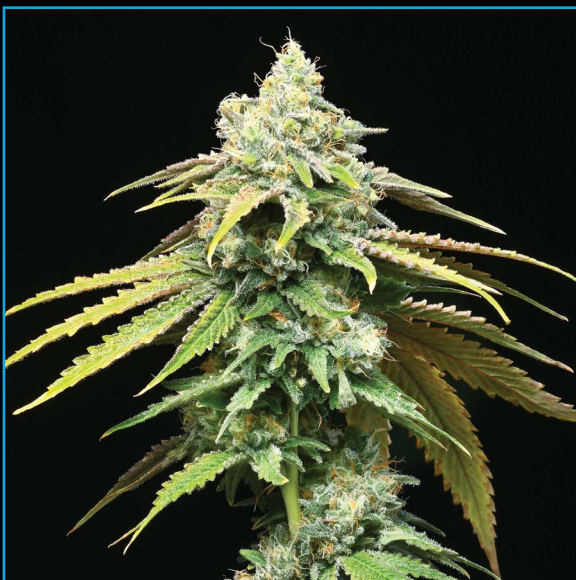

MOTOR CITY

MOTORBREATH #15 X RUNTZ

MOTORBREATH CAN BE TRICKY TO GROW AND GET JUST RIGHT, BUT LUCKY FOR YOU THE RUNTZ MAKES IT EASIER TO KEEP THINGS HAPPY IN A VARIETY OF CONDITIONS. YOU WILL STILL WANT A NICE LONG VEG, AND LOTS OF TRAINING TO SQUEEZE OUT LARGER YIELDS BUT EVEN WHEN FICKLE, THE FINISHED BUDS WILL BE LIGHT MINT GREEN AND SOME WILL HAVE PURPLE SPLASHES ON THE TIPS OF THE KNOBBY BRACTS.

Strain Type	Hybrid
Flowering Time	9-10 Weeks
Sex	Feminized
Yield (Indoor)	400 gr/m²
Yield (Outdoor)	450-500 gr/plant