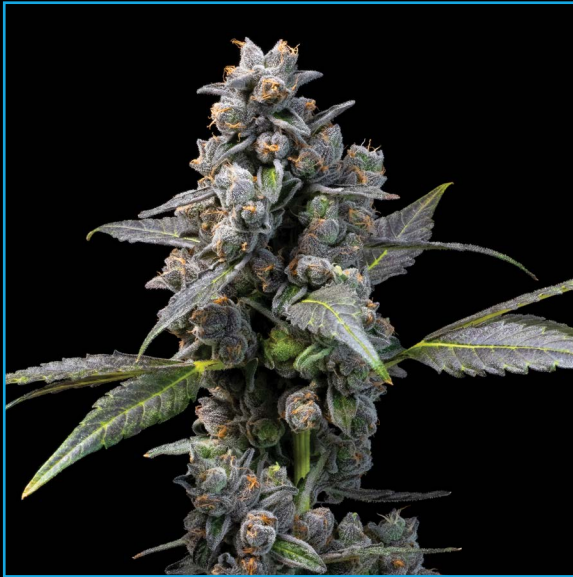

MURDER HORNET

BIG FACE X DOUBLE LEMON CHERRY

HUGE YIELD POTENTIAL OF PINEAPPLE SHAPED BUDS THAT ARE ROCK HARD AND SWELL TO MASSIVE SIZES AT MATURITY. LOTS OF PURPLE AND PINK COLORATION CONTRAST OFF GREEN STEMS MAKING FOR A BEAUTIFUL SELECTION POOL TO CHOOSE FROM.

Strain Type	Indica Hybrid
Flowering Time	8-9 Weeks
Sex	Feminized
Yield (Indoor)	300 gr/m²
Yield (Outdoor)	500 gr/plant