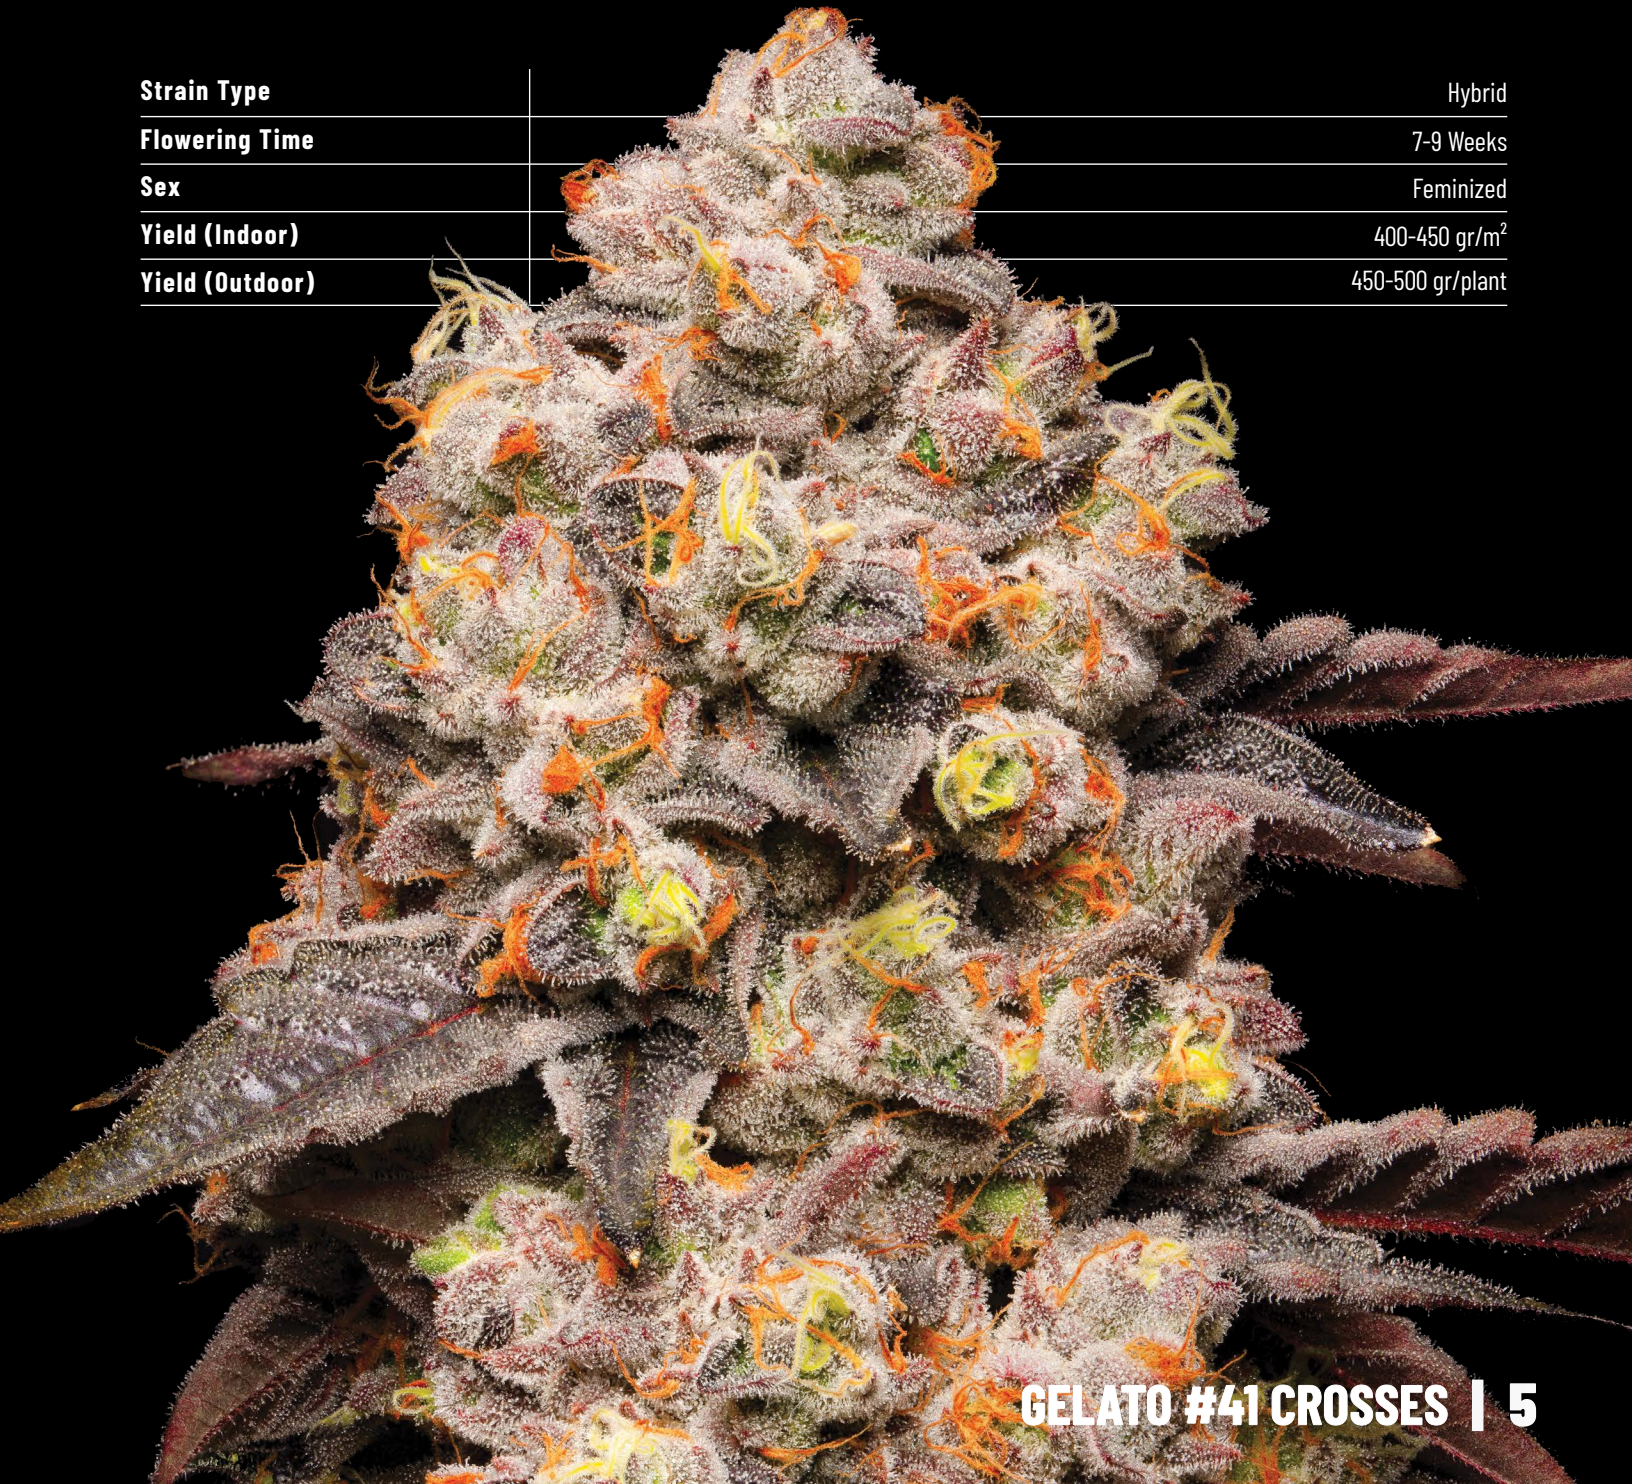

30 - 31

HOLLYWOOD CROSSES

FRIED BANANA

GUAVA STARDAWG X GELATO 41

INDICA HYBRID

A GELATO 41 BACKCROSS WITH THE LEGENDARY STARDAWG GUAVA CUT ADDING AMAZING COMPLEXITY AND DEPTH TO THE PROFILE. PLANTS CAN GET TALL AND LANKY SO SOME TRAINING AND SUPPORT IS RECOMMENDED.

Strain Type	Indica Hybrid
Flowering Time	8-9 Weeks
Sex	Feminized
Yield (Indoor)	450-500 gr/m ²
Yield (Outdoor)	550-600 gr/plant

DRIED FRUIT

(IRENE OG X ZKITTLEZ) X GELATO 41

HYBRID

BOTH THE IRENE OG AND ZKITTLEZ ARE KNOWN FOR RIDICULOUS FLAVOR PROFILES BUT NOT FOR EASE OF GROWING, OR SOURCING! THE GELATO 41 ADDS THE STRUCTURE NEEDED TO GET GOOD YIELDS AND INCREASE PLANT TOLERANCE TO A VARIETY OF GROWING CONDITIONS WHILE BRINGING IN SOME PURPLE TONES. THIS 3 WAY COMBO ALLOWS FOR GREAT OPPORTUNITY FOR SELECTION OF REALLY UNIQUE PROFILES THAT YOU WON'T FIND ANYWHERE ELSE!

Strain Type	Hybrid
Flowering Time	7-9 Weeks
Sex	Feminized
Yield (Indoor)	400-450 gr/m ²
Yield (Outdoor)	450-500 gr/plant

GELATO #41 CROSSES | 5

HOLLYWOOD

LEMON CHERRY GELATO X RUNTZ

SATIVA HYBRID

GO DEEP INTO AN EXPLORATION OF FLAVORS AND LOOKS THAT DEFINE THE NEW WILDLY POPULAR "EXOTIC" LINES. LOTS OF PURPLE PHENOTYPES OF MEDIUM YIELDING PLANTS CAN BENEFIT FROM LOW STRESS TRAINING TO HELP SHAPE A CANOPY. EXCELLENT BUD TO LEAF RATIO IN FAST FINISHING FROST BOMBS THAT COAT YOUR FINGERS AND SCISSORS AND KEEP YOU COMING BACK TO ENJOY THEIR EXQUISITE BOUQUET.