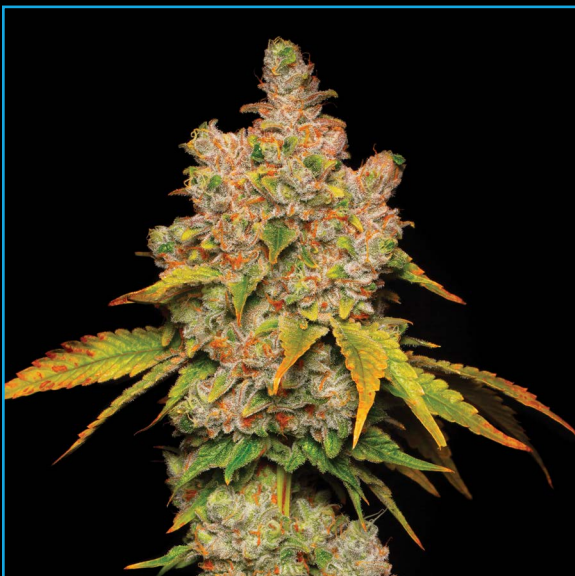

Strain Type	Indica Hybrid
Flowering Time	8-9 Weeks
Sex	Feminized
Yield (Indoor)	450-500 gr/m ²
Yield (Outdoor)	300-450 gr/plant

DOUBLE SHERB

SUNSET SHERBET X SUNSET SHERBET

SHERB ST'S OPEN UP EVERY COLOR OF THE EXOTIC RAINBOW ALLOWING YOU TO SEE DIFFERENT VARIATIONS OF THE ORGIN OF ALL MODERN HYPE. YOU WILL FIND COLORFUL, TRICHOME COVERED BUDS ON MEDIUM SIZED PLANTS THAT WILL APPRECIATE A LONGER VEG RAMP UP AND SOME CANOPY TRAINING.

Strain Type	Hybrid
Flowering Time	8-9 Weeks
Sex	Feminized
Yield (Indoor)	400 gr/m ²
Yield (Outdoor)	550 gr/plant

LEMON CHERRY SHERB

LEMON CHERRY GELATO X SUNSET SHERBET

YOU WILL FIND CONSISTENT Z PROFILES WITH MORE STABILTIY FROM THE RAINBOW BELTS 1.0 AND A LITTLE LENGTH AND INCREASED RATE OF PURPLE COLORATION FORM THE 41 SIDE. EXTREMELY HIGH TERPENE EXPRESSION AND EXTRACT POTENTIAL TO BE FOUND IN THESE.

Strain Type	Hybrid
Flowering Time	8-9 Weeks
Sex	Feminized
Yield (Indoor)	300-350 gr/m ²
Yield (Outdoor)	550-600 gr/plant

MIND FUCK

GELATO X SUNSET SHERBET

LONDON POUND CAKE ADDED SIZE AND INCREASED BAG APPEAL OF THE BUDS, ELONGATING THEM AND INCREASING SURFACE AREA AND SIZE OF FROST COVERED BRACETS. BRIGHT ORANGE STIGMAS EMERGE FROM THE LARGE SWOLLEN BRACETS THAT ARE NOT ONLY BEAUTIFUL BUT HAVE MERIT IN ALL OTHER AREAS THAT ONE WOULD LOOK FOR IN WORLD-CLASS GENETICS.