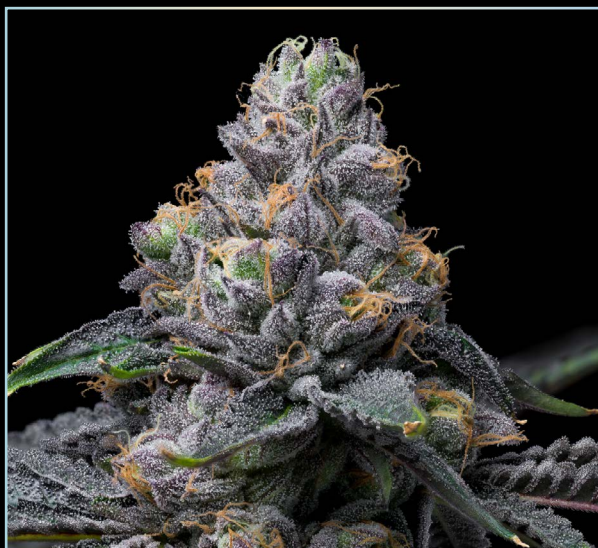

HOLLYWOOD

SUNSET SHERB X **HOLLYWOOD**