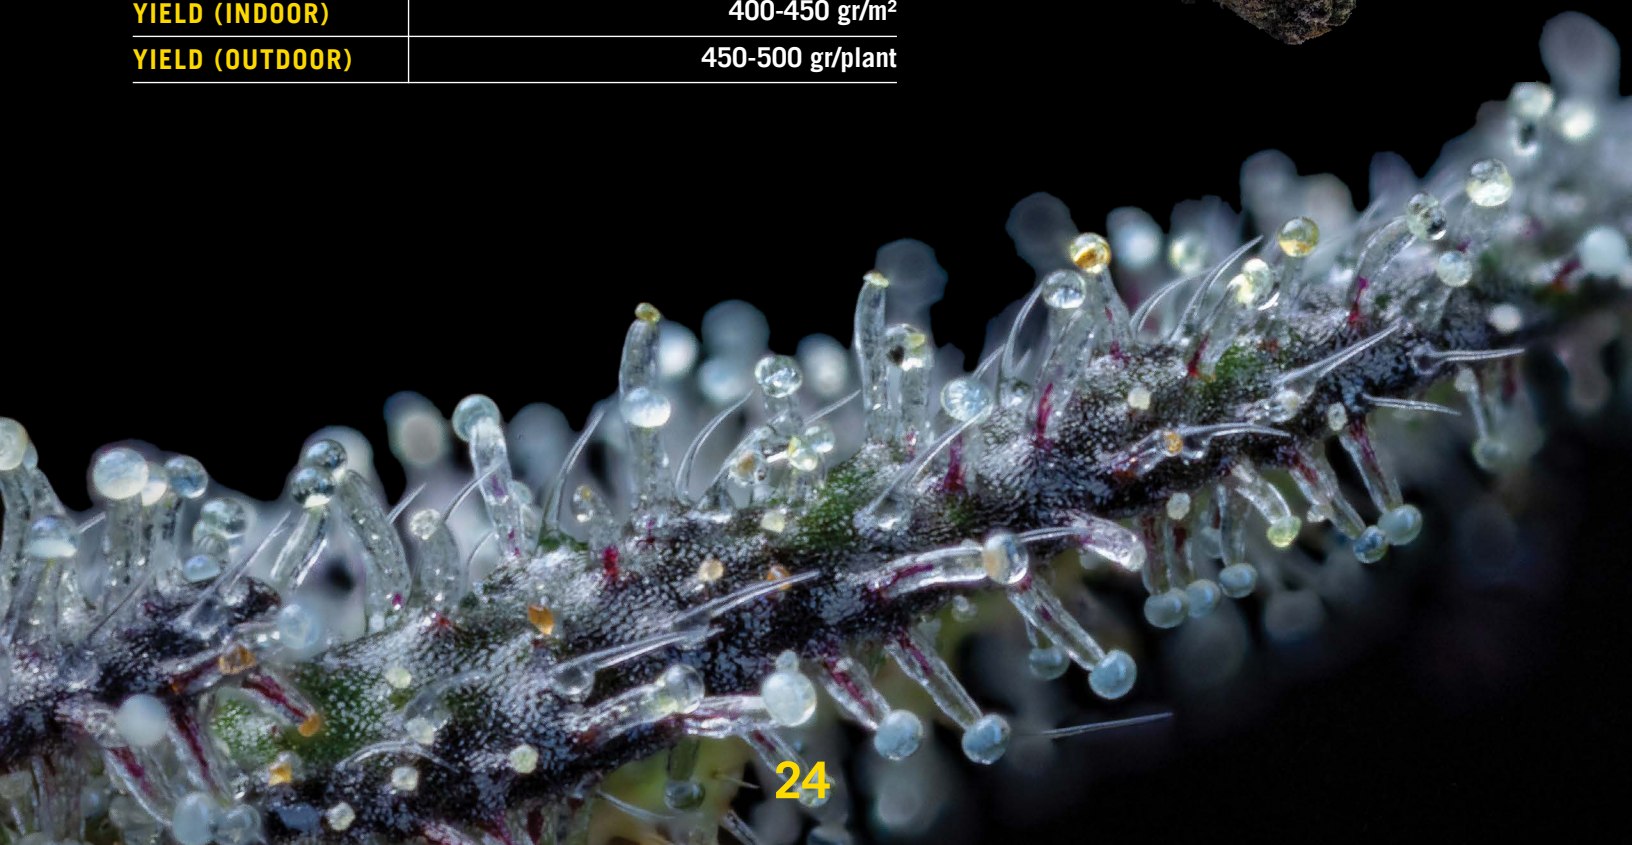

STRAIN TYPE	Hybrid
FLOWERING TIME	9-10 weeks
SEX	Feminized
YIELD (INDOOR)	450-500 gr/m ²
YIELD (OUTDOOR)	500-550 gr/plant

PEACH TEA

Melted Sherb x Medellín

This one is real special. Really really special. Fruity goddess that is Peach Tea. Peach Tea has everything, style, and substance, from its orange-flecked, deep green buds as well as an abundance of terps working in perfect harmony.

STRAIN TYPE	Hybrid
FLOWERING TIME	8 – 9 weeks
SEX	Feminized
YIELD (INDOOR)	400 – 450 gr/m ²
YIELD (OUTDOOR)	450 – 500 gr/plant

THE WOLF

Dog Walker OJ x Medellín

The Wolf is so good, aggressively good you could say. We crossed Dog Walker with Medellín to create a strain that really sits at the top of the food chain. The Wolf is a real beast, it gives growers the highest yields of the fattest, densest buds. Seriously guys, the bud structure given by The Wolf is next level.

STRAIN TYPE	Hybrid
FLOWERING TIME	8-10 weeks
SEX	Feminized
YIELD (INDOOR)	400-450 gr/m ²
YIELD (OUTDOOR)	450-500 gr/plant

VELVET CREAM

Ice Cream Cake x Medellin

Velvet Cream is for sure a sight to behold - the best bag appeal money can buy. We started with a luscious Ice Cream Cake pheno and crossed it with Medellín to make this divine strain. Velvet Cream offers high-grade bud and trichome production. Velvet Cream is for those looking to pick up a truly top-shelf hybrid strain that is poised to take over the cannabis world for years to come.