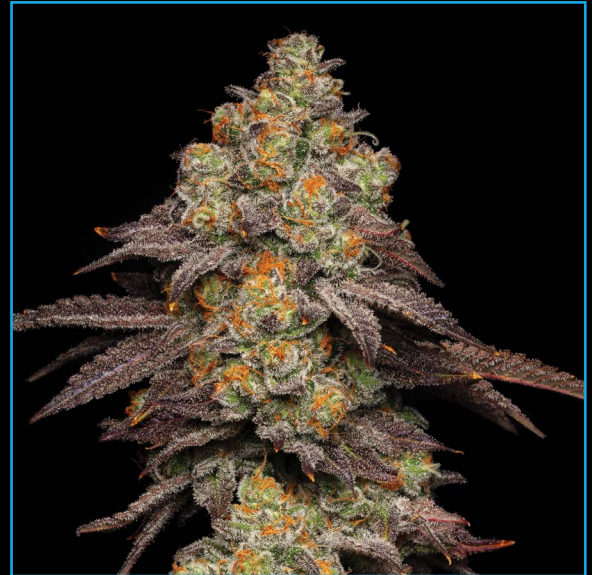

Strain Type	Hybrid
Flowering Time	8-9 Weeks
Sex	Feminized
Yield (Indoor)	600 gr/m ²
Yield (Outdoor)	450 gr/plant

BIG Z

ZKITTLEZ X RUNTZ

PLUG YOURSELF IN TO ALL THE TRAITS THAT MAKE Z ONE OF THE MOST SOUGHT AFTER CUTS ON THE SCENE TODAY, BUT EASIER TO GROW, FASTER FINISHING, AND HIGHER YIELDING. GIVE THESE A NICE LONG VEG, AND DURING FLOWER ALLOW FOR FLAVORS TO FULLY DEVELOP BEFORE HARVEST. AFTER A PROPER CURE YOU WILL DEFINETLY TASTE THE STRAIN, BRO. BON APPETIT!

Strain Type	Hybrid
Flowering Time	7-9 Weeks
Sex	Feminized
Yield (Indoor)	300 gr/m ²
Yield (Outdoor)	450-500 gr/plant

MELTED SCOOPZ

SUNSET SHERBET X RUNTZ

SUNSET SHERB HAS BEEN THE CORNERSTONE OF EVERYTHING THAT DEFINES MODERN EXOTIC HYPE. HER INFLUENCE IS STAMPED ON THE VAST MAJORITY OF ALL THE CURRENT CULTIVARS THAT DOMINATE THE MARKET. THIS COMBO REUNITES TODAY WITH YESTERDAY, AND REMIXES THOSE FAMILAR TRAITS IN AMAZING WAYS. EXPECT EVERYTHING AND MORE IN THESE FINISHED BUDS, COLOR, STRUCTURE, BAG APPEAL, THESE PLANTS HAVE IT ALL AND WILL MAKE YOU DIZZY TRYING TO SELECT JUST ONE.