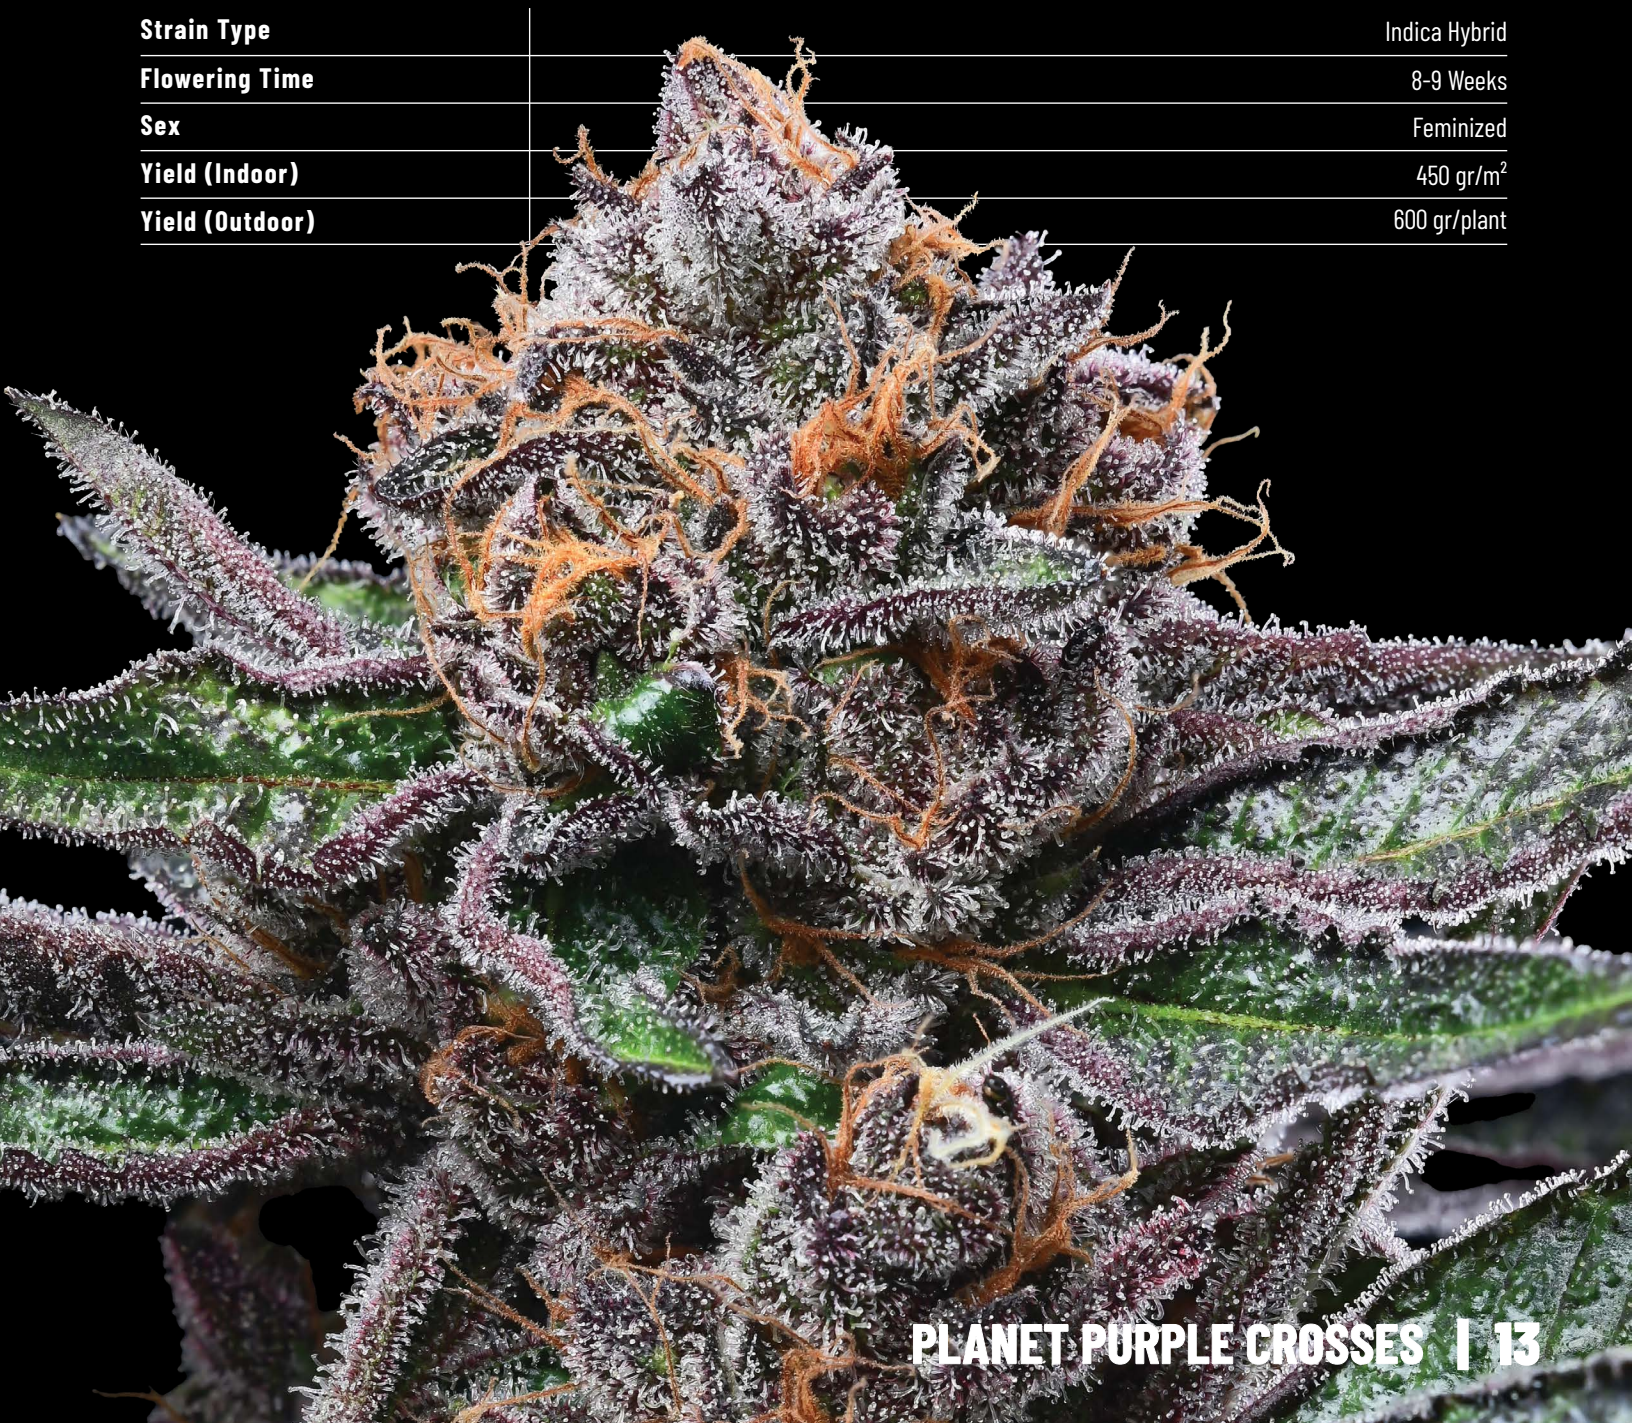

CANDY CANDY

(IRENE OG X ZKITTLEZ) X GELATO 41

INDICA HYBRID

LONDON POUND CAKE ADDED SIZE AND INCREASED BAG APPEAL OF THE BUDS, ELONGATING THEM AND INCREASING SURFACE AREA AND SIZE OF FROST COVERED BRACTS. BRIGHT ORANGE STIGMAS EMERGE FROM THE LARGE SWOLLEN BRACTS THAT ARE NOT ONLY BEAUTIFUL BUT HAVE MERIT IN ALL OTHER AREAS THAT ONE WOULD LOOK FOR IN WORLD-CLASS GENETICS.

Strain Type	Indica Hybrid
Flowering Time	8-9 Weeks
Sex	Feminized
Yield (Indoor)	450 gr/m²
Yield (Outdoor)	600 gr/plant